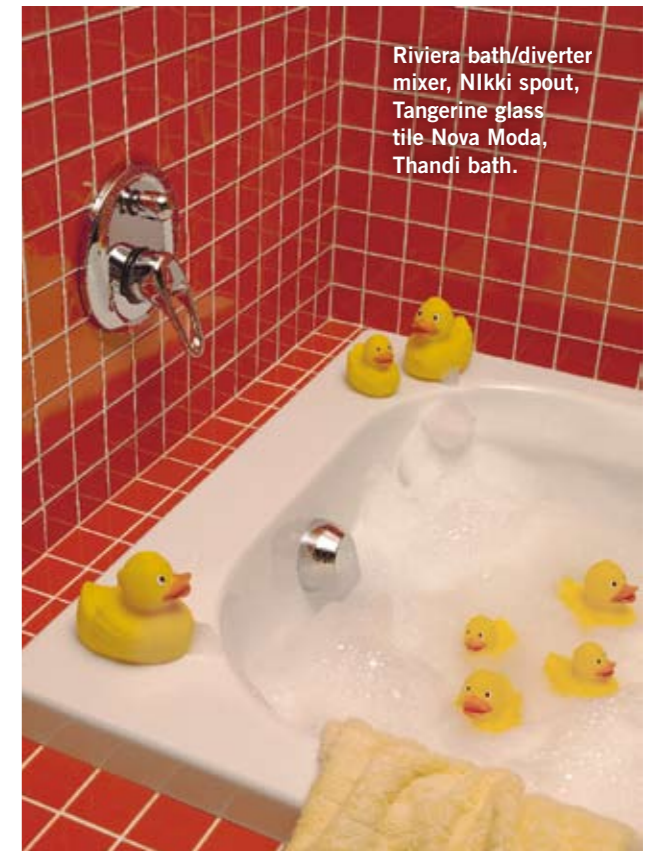

Classic appeal

Add timeless flair to your bathroom with Italian Tivoli Taps from CTM.

Elite wall-type basin spout, Athena 15mm undertile stop tap, Vena Midlands glass mosaic and frosted glass bowl.

Cupole basin mixer with pop up, Niche Bologna square basin/Fano basin, Mahogany Ibiza 750 cabinet, Malindi fire, Malindi brick dark mosaic.

The Tivoli range offers various water-flow options – from conventional pillar taps and mixers with two conventional taps to single-lever taps – all flawlessly designed with flowing, elegant lines that will have you taking pride in your bathroom.